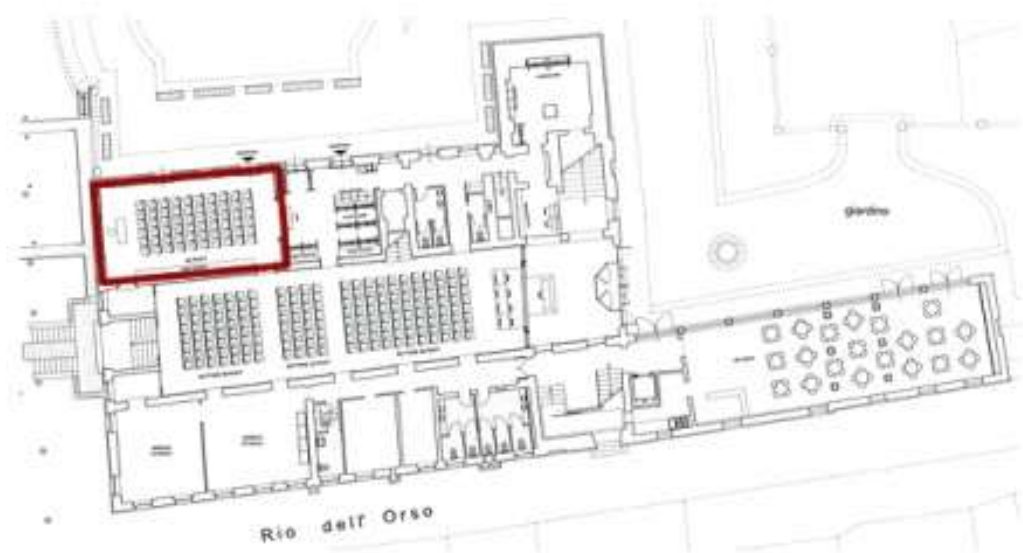

Venezia Iniziative Culturali

Sala del Giardino

Plans