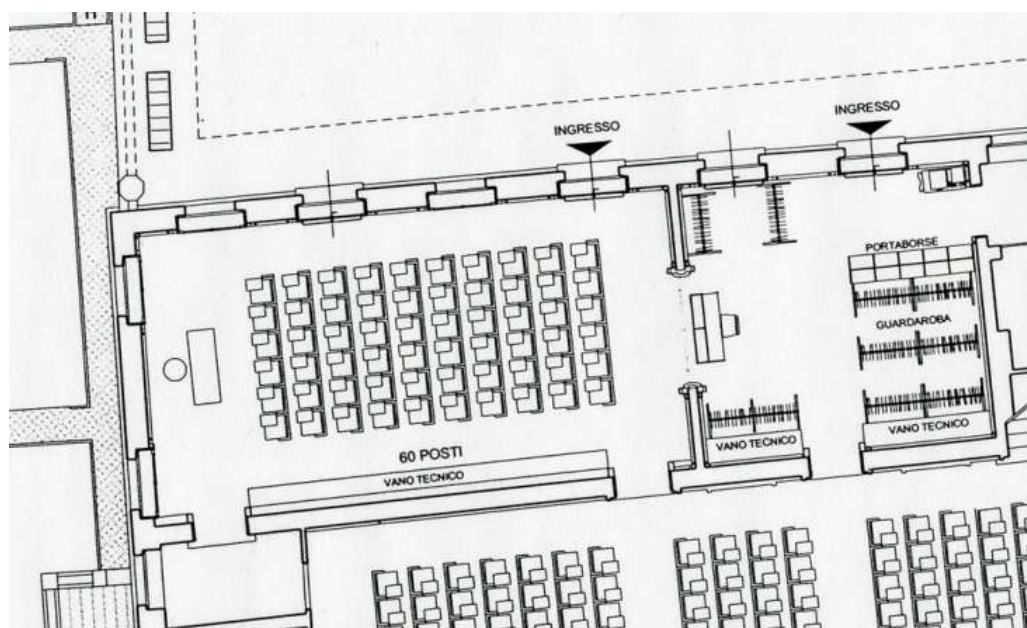

Venezia Iniziative Culturali

Sala del Giardino

Plans